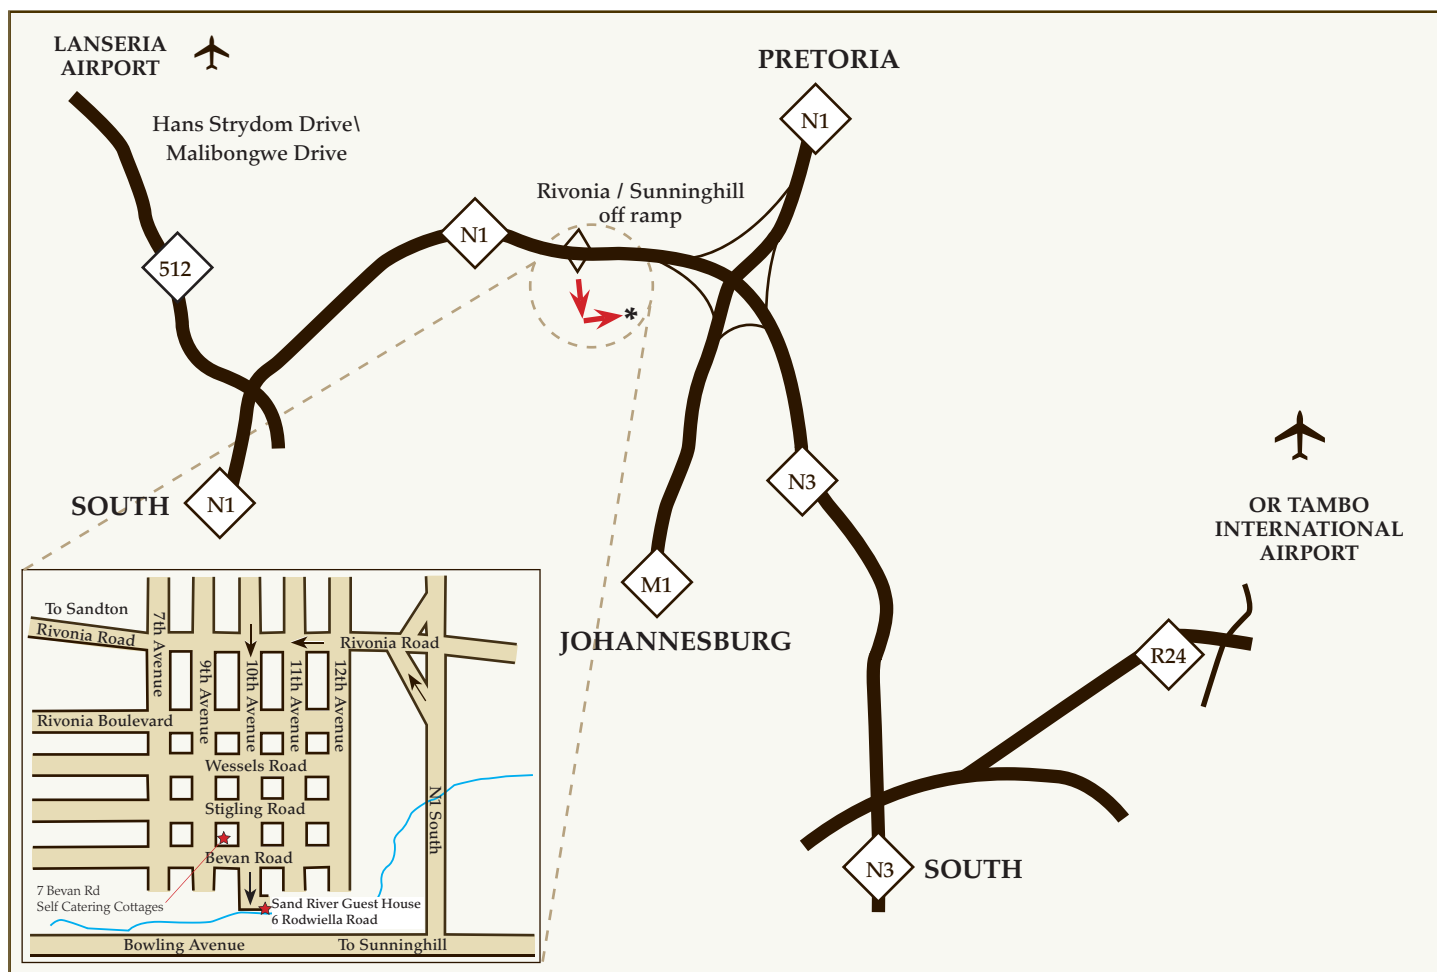

SAND RIVER

GUEST HOUSE

★ ★ ★ ★

DIRECTIONS TO SAND RIVER GUEST HOUSE

FROM OR TAMBO

- Follow R24 towards JHB
- Follow N3 north towards Pretoria
- Follow N1 south towards Roodepoort (Bloemfontein)
- Take Rivonia off ramp and head south towards Sandton
- At 10th Avenue traffic lights (+/- 1km from highway) turn left.
  (Landmark – Town Lodge situated on your right at this intersection)
- Follow 10th Avenue over first 4-way stop and second 4-way stop, through a security boom, across Bevan Road and down the hill towards river.
- As 10th Avenue turns into Rodwiella Road # 6 is second on right.
  (For self catering cottages at 7 Bevan Rd – turn right at Bevan Rd)

Welcome!

FROM SANDTON CITY

- Follow Rivonia road, heading north towards the N1 highway.
- Approaching the Rivonia CBD, there are some landmarks – Engen service station on your left and MacDonald's on your right.
- Then at the 10th Avenue traffic lights in Rivonia, (+/- 5km from Sandton) turn right.
  (Landmark here – Town Lodge situated on your left at this intersection)
- Follow 10th Avenue over first 4-way stop and second 4-way stop, through a security boom, across Bevan Road and down the hill towards river.
- As 10th Avenue turns into Rodwiella Road # 6 is second on right.
  (For self catering cottages at 7 Bevan Rd – turn right at Bevan Rd)

Welcome!

6 Rodwiella Road, off 10th Ave, Rivonia

Tel: 27 (0) 11 234 1666 • Cell: 27 (0) 71 324 7857