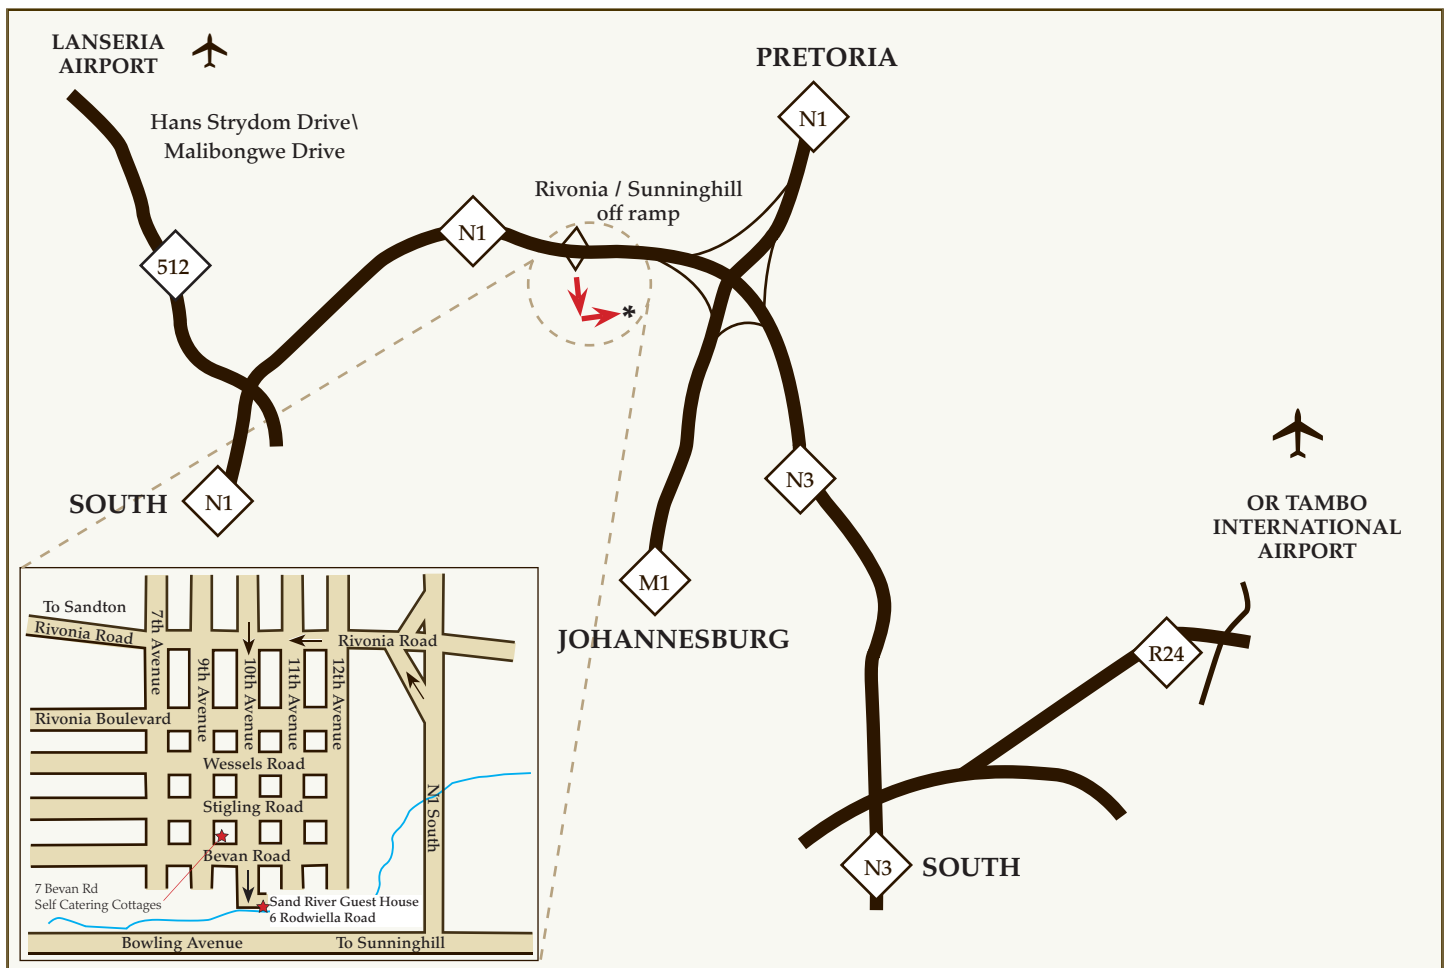

SAND RIVER

GUEST HOUSE

★ ★ ★ ★

DIRECTIONS TO SAND RIVER GUEST HOUSE

FROM OR TAMBO

- Follow R24 towards JHB
- Follow N3 north towards Pretoria
- Follow N1 south towards Roodepoort (Bloemfontein)
- Take Rivonia off ramp and head south towards Sandton
- At 10th Avenue traffic lights (+/- 1km from highway) turn left.
  (Landmark – Town Lodge situated on your right at this intersection)
- Follow 10th Avenue over first 4-way stop and second 4-way stop, through a security boom, across Bevan Road and down the hill towards river.
- As 10th Avenue turns into Rodwiella Road # 6 is second on right.
  (For self catering cottages at 7 Bevan Rd – turn right at Bevan Rd)

Welcome!

FROM SANDTON CITY

- Follow Rivonia road, heading north towards the N1 highway.
- Approaching the Rivonia CBD, there are some landmarks – Engen service station on your left and MacDonald's on your right.
- Then at the 10th Avenue traffic lights in Rivonia, (+/- 5km from Sandton) turn right.
  (Landmark here – Town Lodge situated on your left at this intersection)
- Follow 10th Avenue over first 4-way stop and second 4-way stop, through a security boom, across Bevan Road and down the hill towards river.
- As 10th Avenue turns into Rodwiella Road # 6 is second on right.
  (For self catering cottages at 7 Bevan Rd – turn right at Bevan Rd)

Welcome!

6 Rodwiella Road, off 10th Ave, Rivonia

Tel: 27 (0) 11 234 1666 • Cell: 27 (0) 71 324 7857